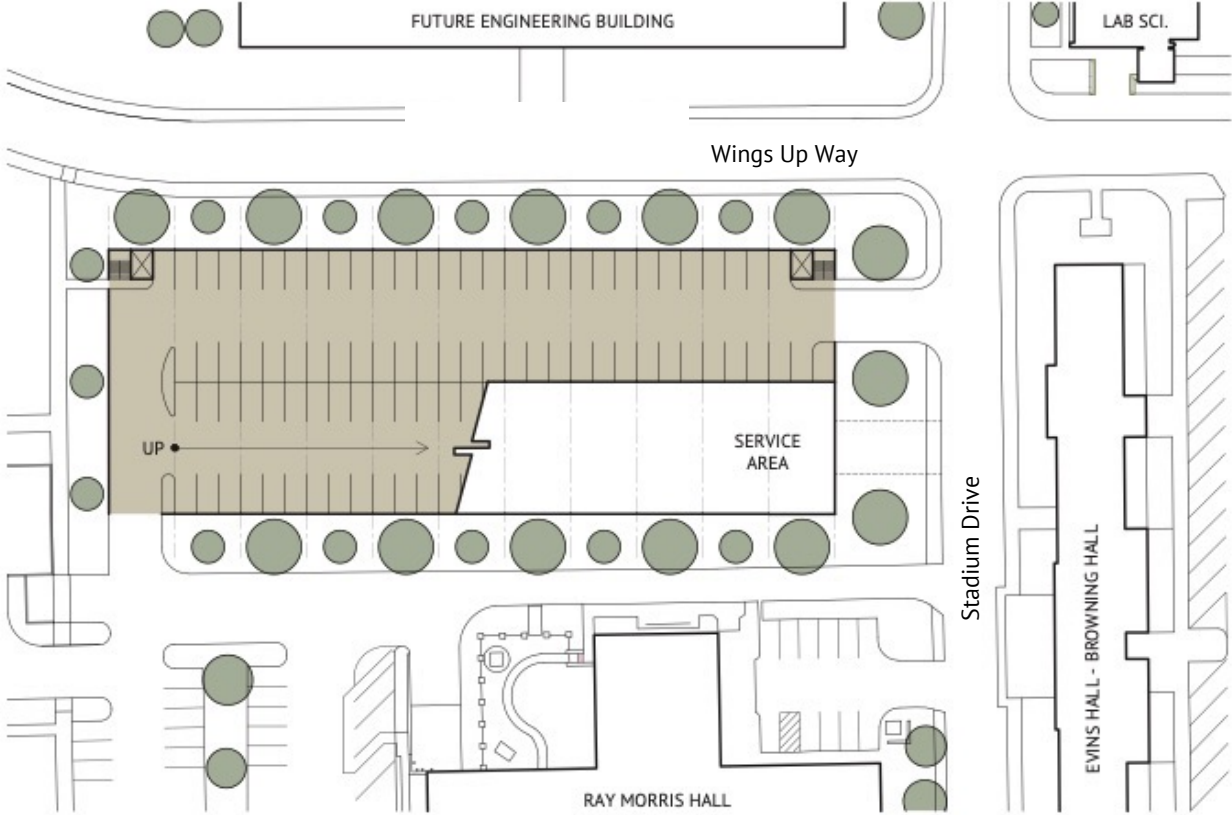

President's Report

December 2, 2021

Commencement

Peachtree Pedestrian Mall

J.J. Oakley Innovation Center and Residence Hall

Ashraf Islam Engineering Building

West Tucker Stadium

Wings Up Way Parking Garage

GRADE LEVEL SITE PLAN - 112 SPACES
 TOTAL GARAGE PARKING - 412 SPACES

TOP LEVEL PLAN - 68 SPACES

LEVEL 02 / 03 PLAN - 116 SPACES / EA.

Presidential Scholars

MORE SCHOLARSHIPS
FOR MORE STUDENTS
GUARANTEED

tntech.edu/wingsup