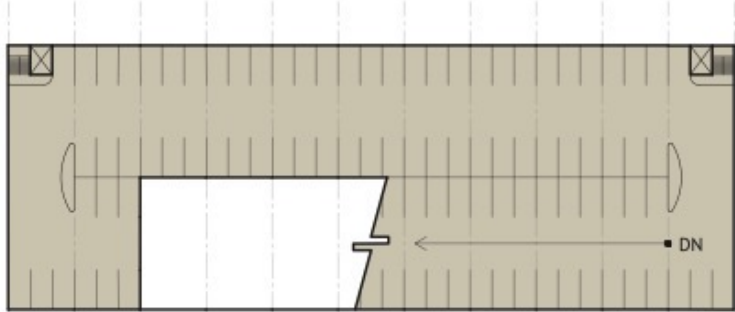

GRADE LEVEL SITE PLAN - 112 SPACES
 TOTAL GARAGE PARKING - 412 SPACES

TOP LEVEL PLAN - 68 SPACES

LEVEL 02 / 03 PLAN - 116 SPACES / EA.

Presidential Scholars

MORE SCHOLARSHIPS
FOR MORE STUDENTS
GUARANTEED

tntech.edu/wingsup