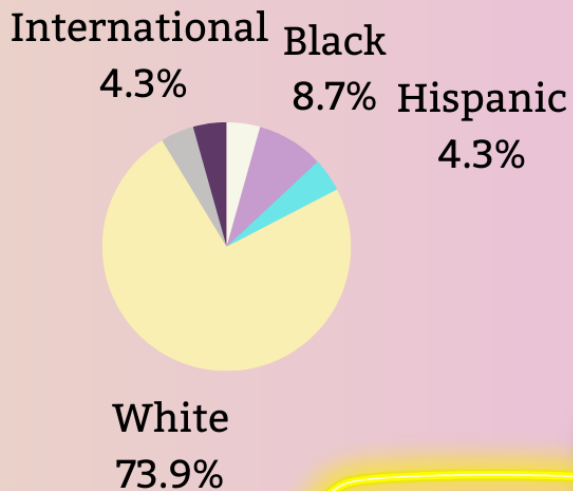

TENNESSEE TECH UNIVERSITY

School Counseling Annual Report

2021-2022

4 GRADUATES

Pass Rate for
Praxis Exam:
100%

**Job Employment
Rate
100%**

Completion Rate: 66%

**Retention Rate:
Over
2/3 students**