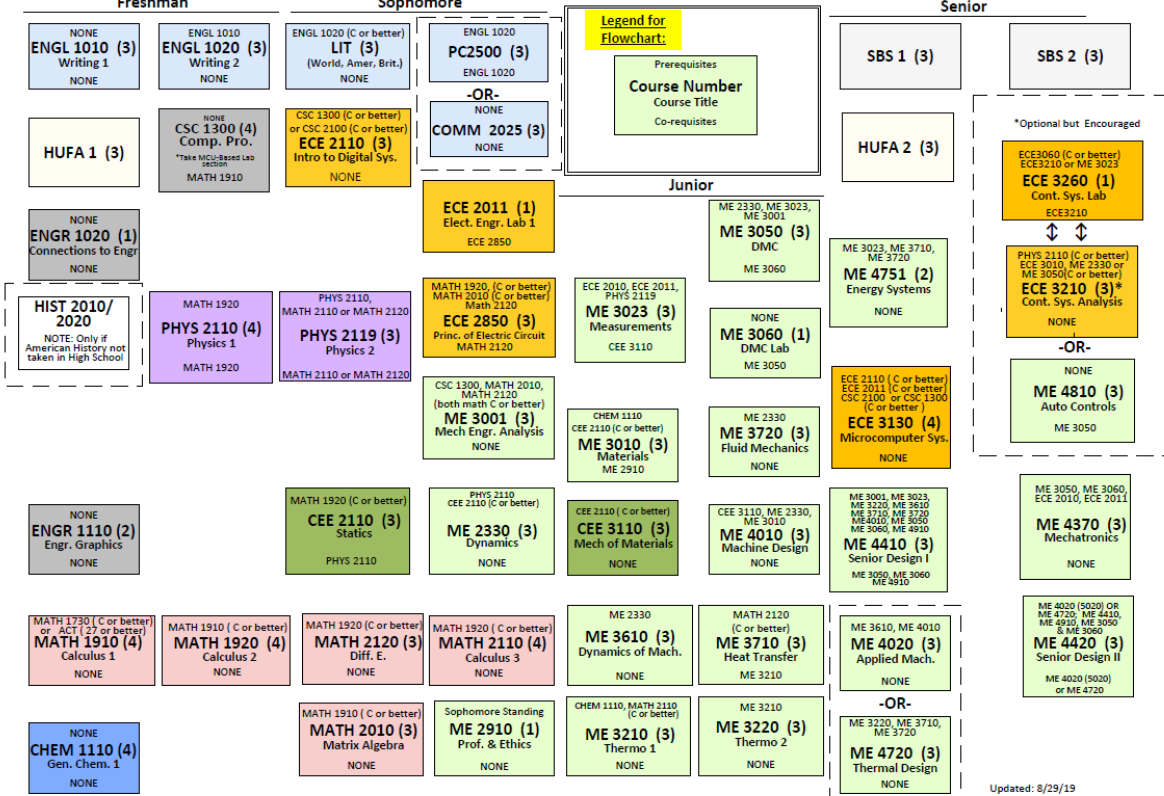

2019-2020 TTU ME Dept: BSME Mechatronics

Unofficial

Flowchart

Updated: 8/29/19