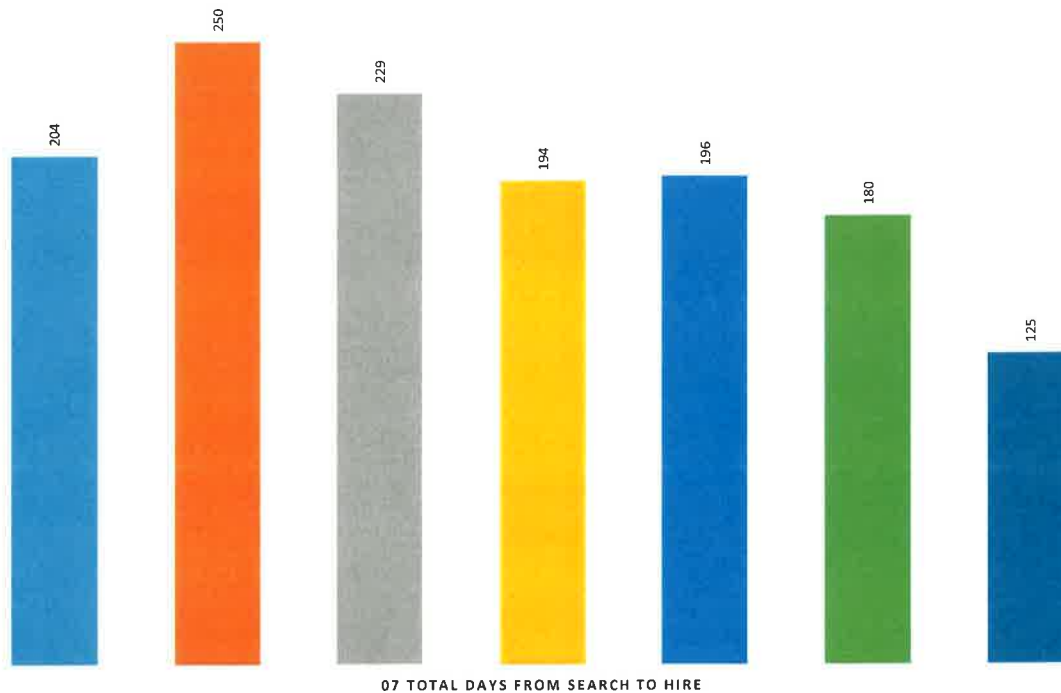

07 TOTAL DAYS FROM SEARCH TO HIRE