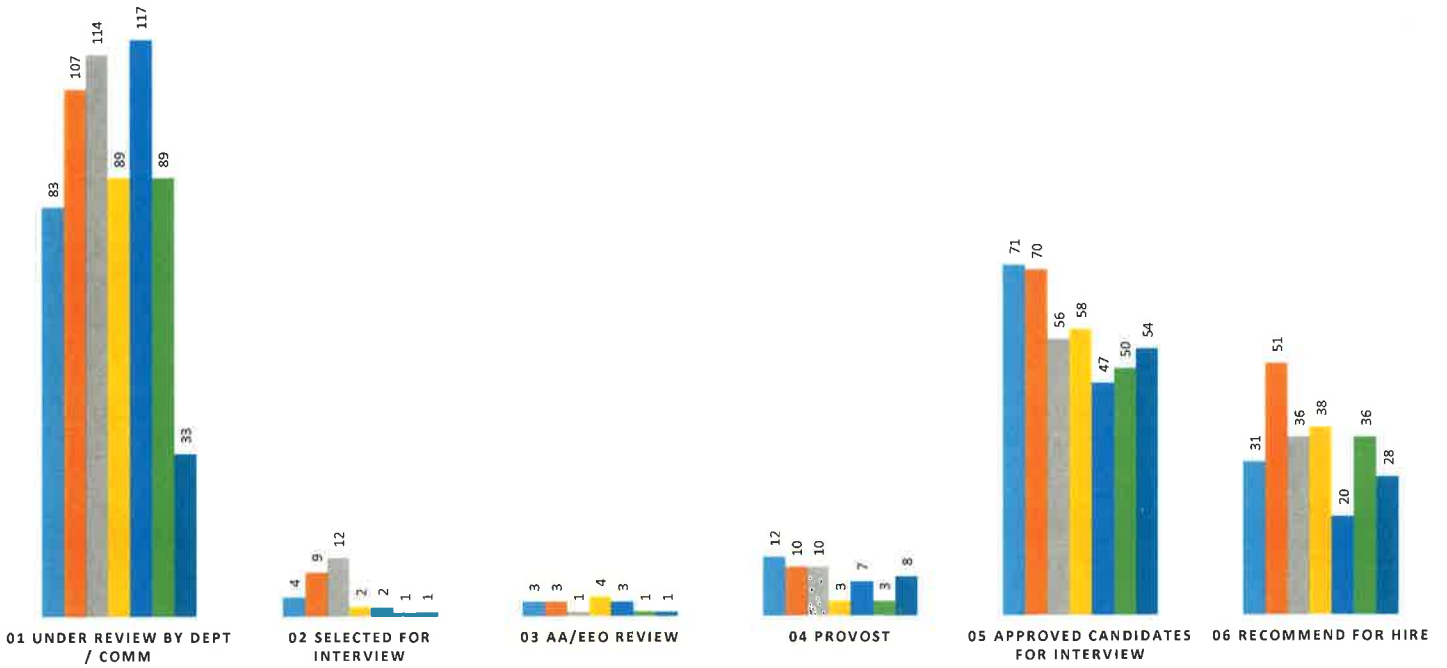

4/23/18

FACULTY WORKFLOW ANALYTICS BY COLLEGE AVERAGE TIME (DAYS) IN WORKFLOW STATE

■ Ag & Human Ecology ■ Arts & Science ■ Business ■ Education ■ Engineering ■ Fine Arts ■ Nursing

FACULTY WORKFLOW ANALYTICS BY COLLEGE AVERAGE TIME (DAYS) IN WORKFLOW STATE

■ Ag & Human Ecology ■ Arts & Science ■ Business ■ Education ■ Engineering ■ Fine Arts ■ Nursing

07 TOTAL DAYS FROM SEARCH TO HIRE